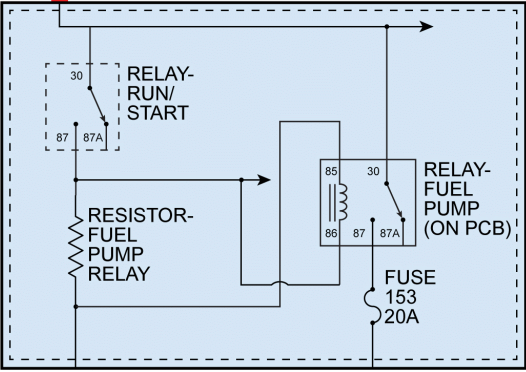

BATTERY A0

ASSEMBLY-POWER DISTRIBUTION CENTER

MODULE-BODY CONTROL

26
K31
0.35
BN

5 C3
N1
0.8
DB/OG

17
N4
0.5
DB/WH

16 C5/E
G109
0.5
BK

16
G109
0.5
BK

15 C5/E
N5
0.5
BK/GY

A1
A1
INLINE-BODY/
HEADLAMP
DASH

SG109
G109
0.5
BK

A
A
A

B
B
B
INLINE-BODY/
FUEL
TANK

84 C1
FUEL PUMP CONTROL
MODULE-POWERTRAIN CONTROL

4
FUEL PUMP CONTROL OUTPUT
GROUND

3
FUEL LEVEL SENSOR SIGNAL

2
FUEL LEVEL SENSE RETURN

2
FUEL LEVEL SENSE RETURN
MODULE-FUEL PUMP

2
FUEL LEVEL SENSE RETURN

1
FUEL LEVEL SIGNAL 2
SENSOR-FUEL LEVEL

1
Z913
0.8
BK/RD

SZ913

G913A

AWD