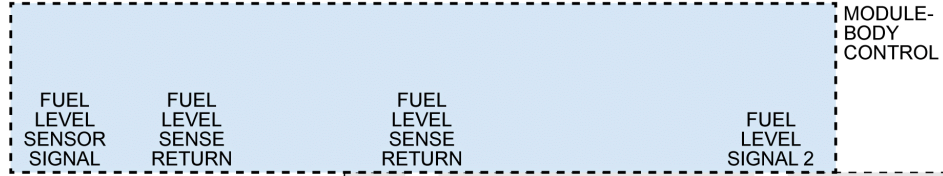

BATTERY A0

ASSEMBLY-POWER DISTRIBUTION CENTER

MODULE-BODY CONTROL

26
K31
0.35
BN

5 C3
N1
0.8
DB/OG

17
N4
0.5
DB/WH

16 C5/E
G109
0.5
BK

16
G109
0.5
BK

2
FUEL LEVEL SENSE RETURN

2
FUEL LEVEL SENSE RETURN
MODULE-FUEL PUMP

2
FUEL LEVEL SENSE RETURN

1
FUEL LEVEL SIGNAL 2
SENSOR-FUEL LEVEL

1
Z913
0.8
BK/RD

SZ913

G913A

AWD