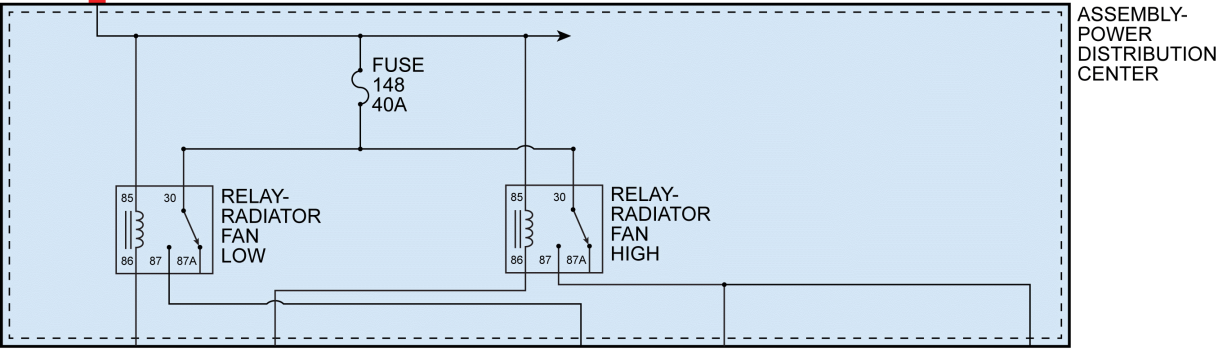

BATTERY A0

37 N201 0.35 DB/GN

33 N112 0.35 DB/OG

8 N23 12 DB/DG

9 N24 12 DG/DB

3 N24 12 DG/DB