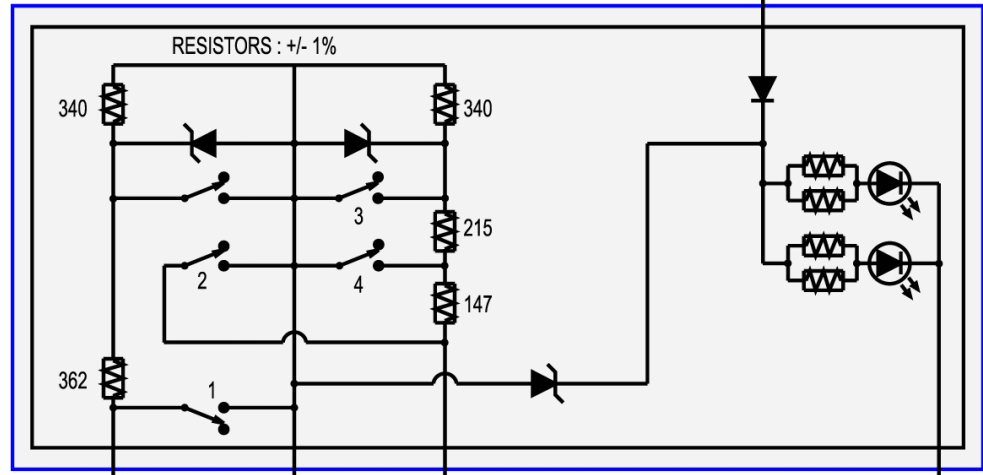

Not at all times

BODY CONTROL MODULE (BCM)

CLUSTER AND PANEL ILLUMINATION

**STEERING WHEEL SWITCH, LH LOWER**

- 1) On/Off
- 2) Reset/Cancel
- 3) Set +
- 4) Set -

18 C2280F

SBP07 WH-RD

3 C2280C

VMC34 WH

2 GY

4 VT

3 BN

5 C2366 GN

S235 GN

10 C218B GN

CLOCKSPRING