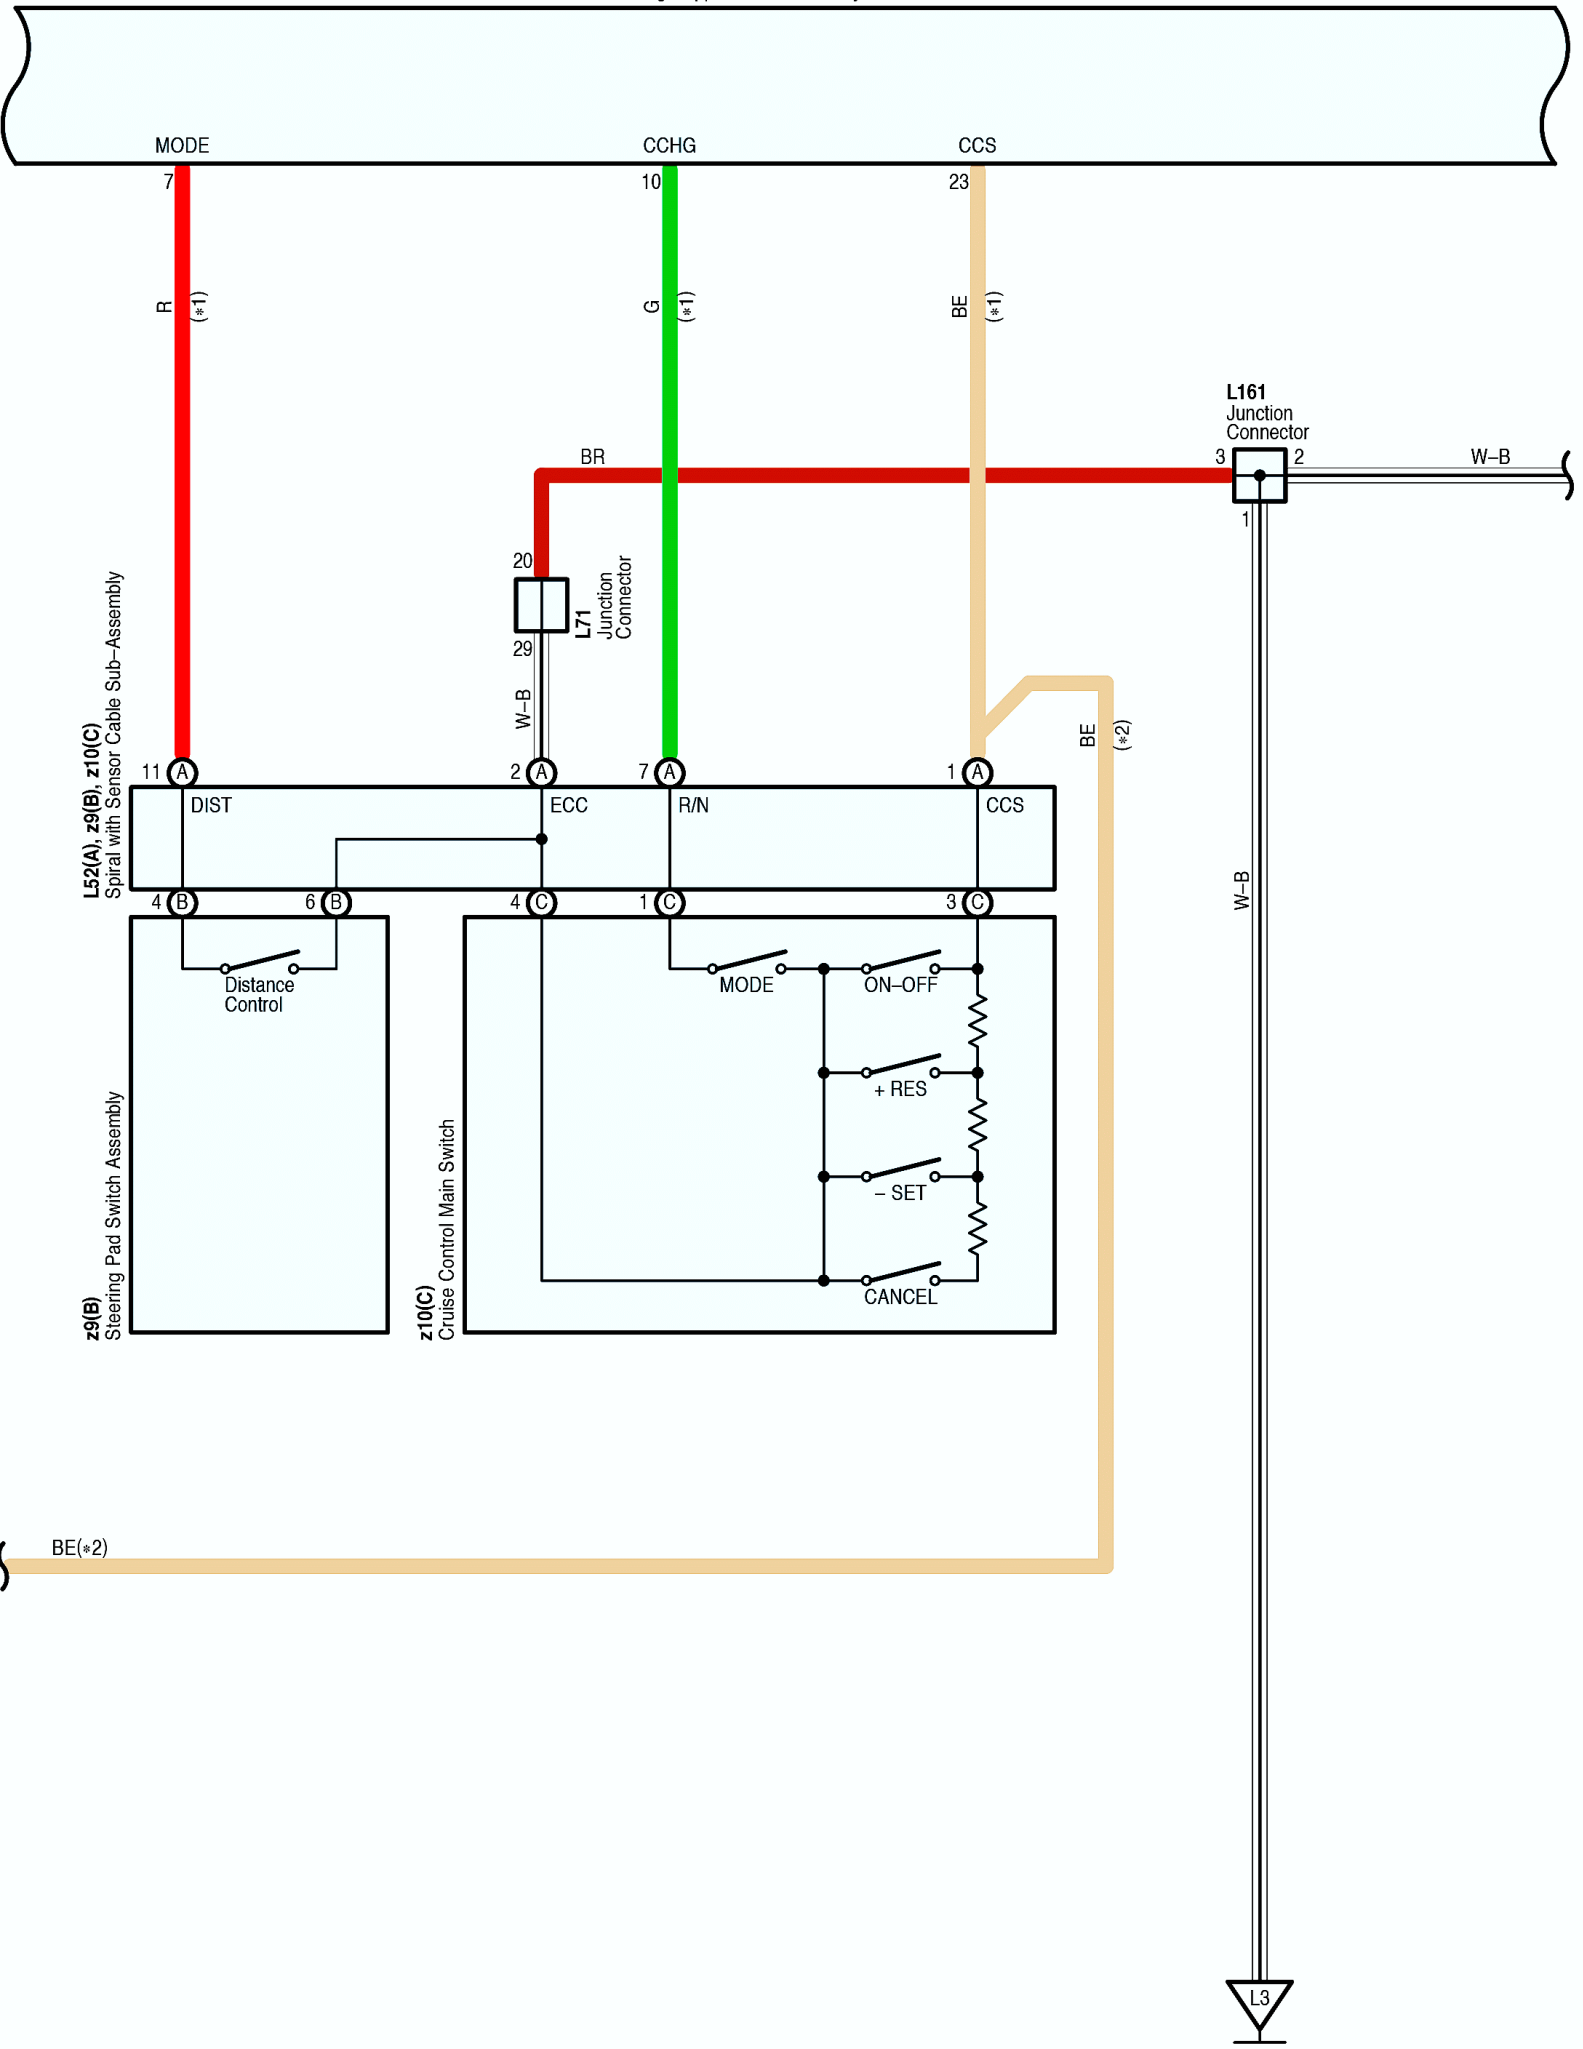

L60
Driving Support ECU Assembly

* 1 : w/ Dynamic Radar Cruise Control
* 2 : w/o Dynamic Radar Cruise Control

L60
Driving Support ECU Assembly

L60
Driving Support
ECU Assembly

32

P

(*1)

2

L103
Fuse Block

1

R

(*1)

(IG)

11

2A

B

(*1)

L48(A)
Windshield Wiper Switch Assembly

2

A

B

(*1)

4

A

W

(*1)

2

B

3

B

L133(B)
Junction
Connector

R