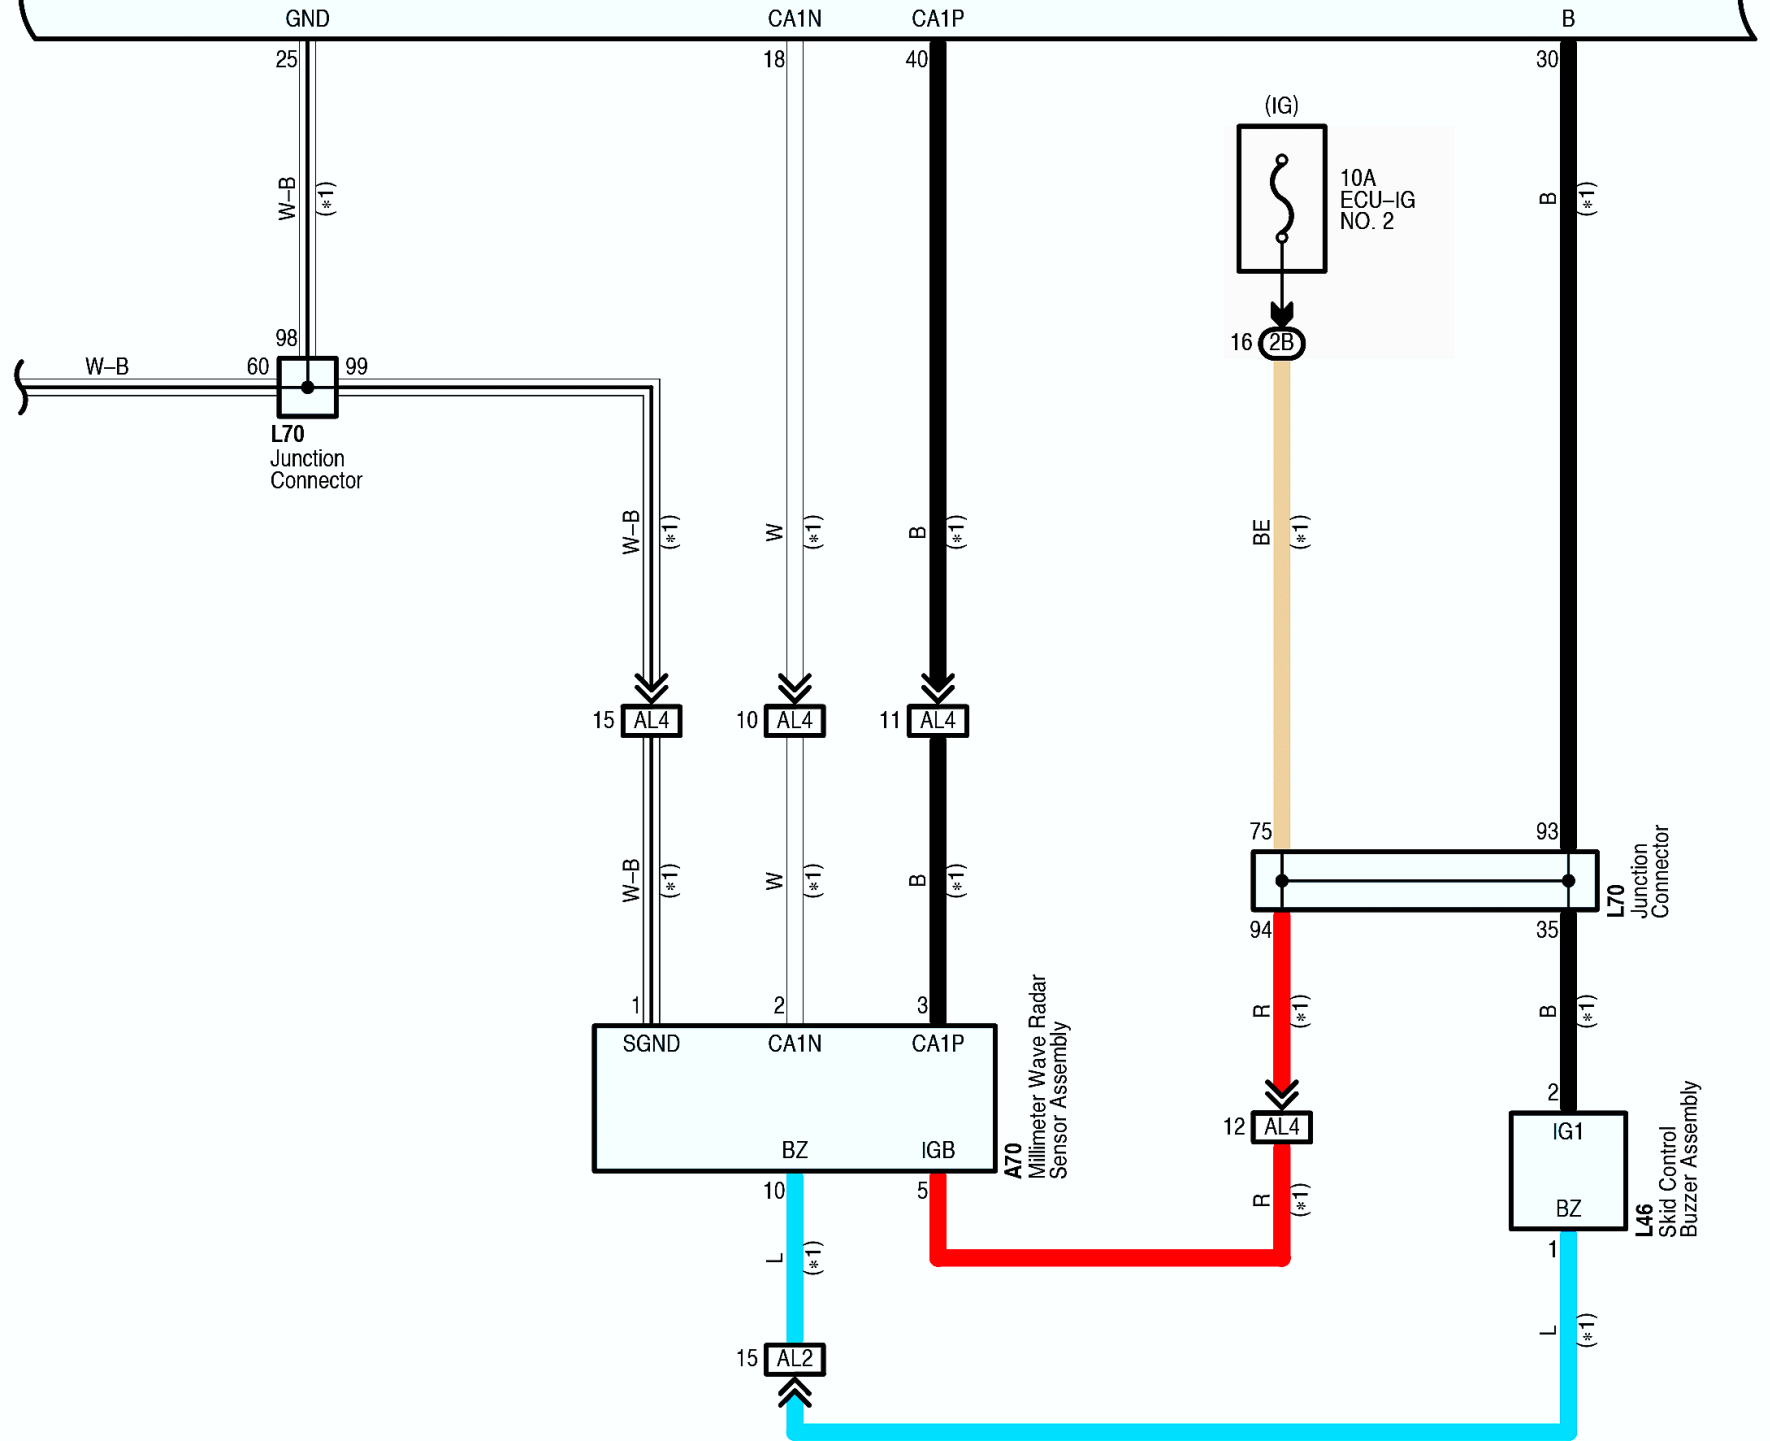

L60
Driving Support ECU Assembly

* 1 : w/ Dynamic Radar Cruise Control
* 2 : w/o Dynamic Radar Cruise Control

L60
Driving Support ECU Assembly

L60
Driving Support
ECU Assembly

32

P

(*1)

2

L103
Fuse Block

1

R

(*1)

(IG)

11

2A

B

(*1)

L48(A)
Windshield Wiper Switch Assembly

2

A

B

(*1)

4

A

W

(*1)

2

B

3

B

L133(B)
Junction
Connector

R