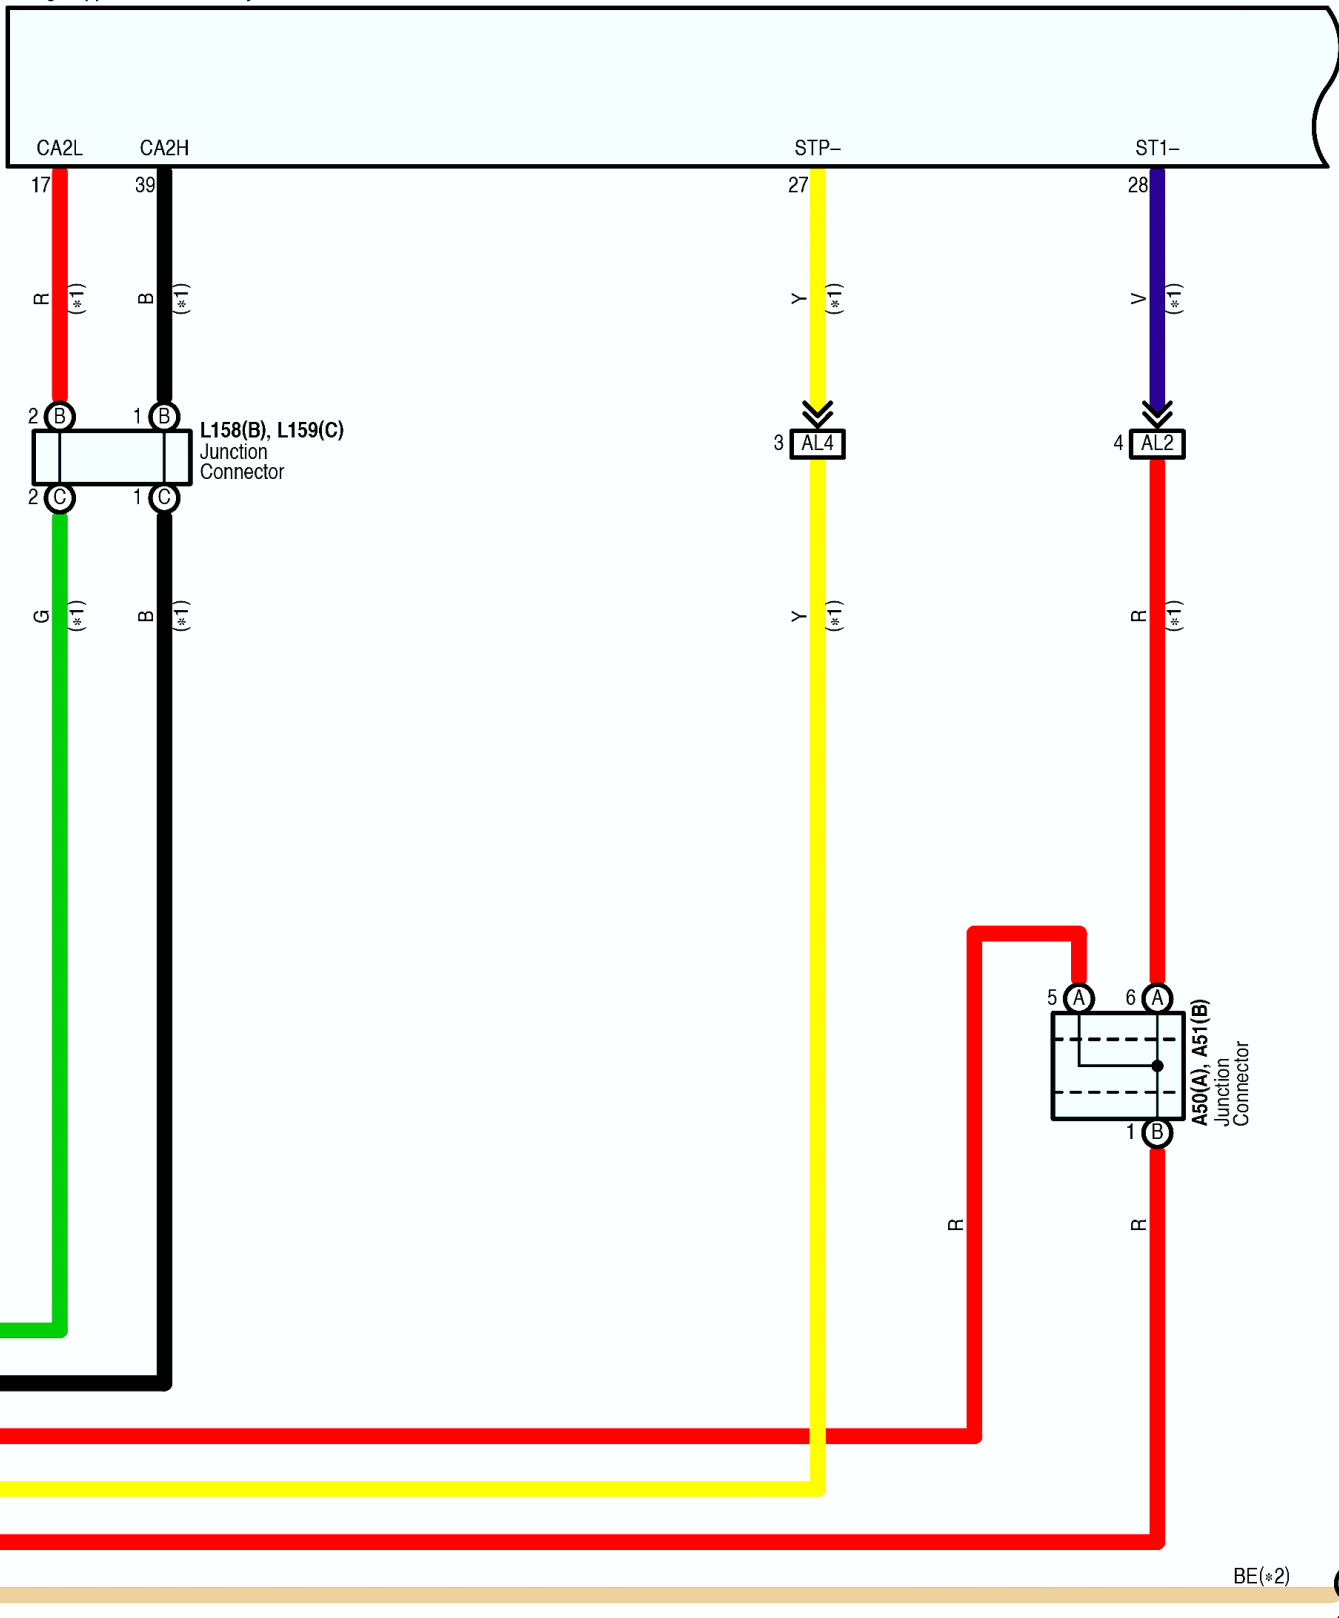

L60
Driving Support ECU Assembly

* 1 : w/ Dynamic Radar Cruise Control
* 2 : w/o Dynamic Radar Cruise Control

L60
Driving Support ECU Assembly

L60
Driving Support
ECU Assembly

32

P

(*1)

2

L103
Fuse Block

1

R

(*1)

(IG)

11

2A

B

(*1)

L48(A)
Windshield Wiper Switch Assembly

2

A

B

(*1)

4

A

W

(*1)

2

B

3

B

L133(B)
Junction
Connector

R